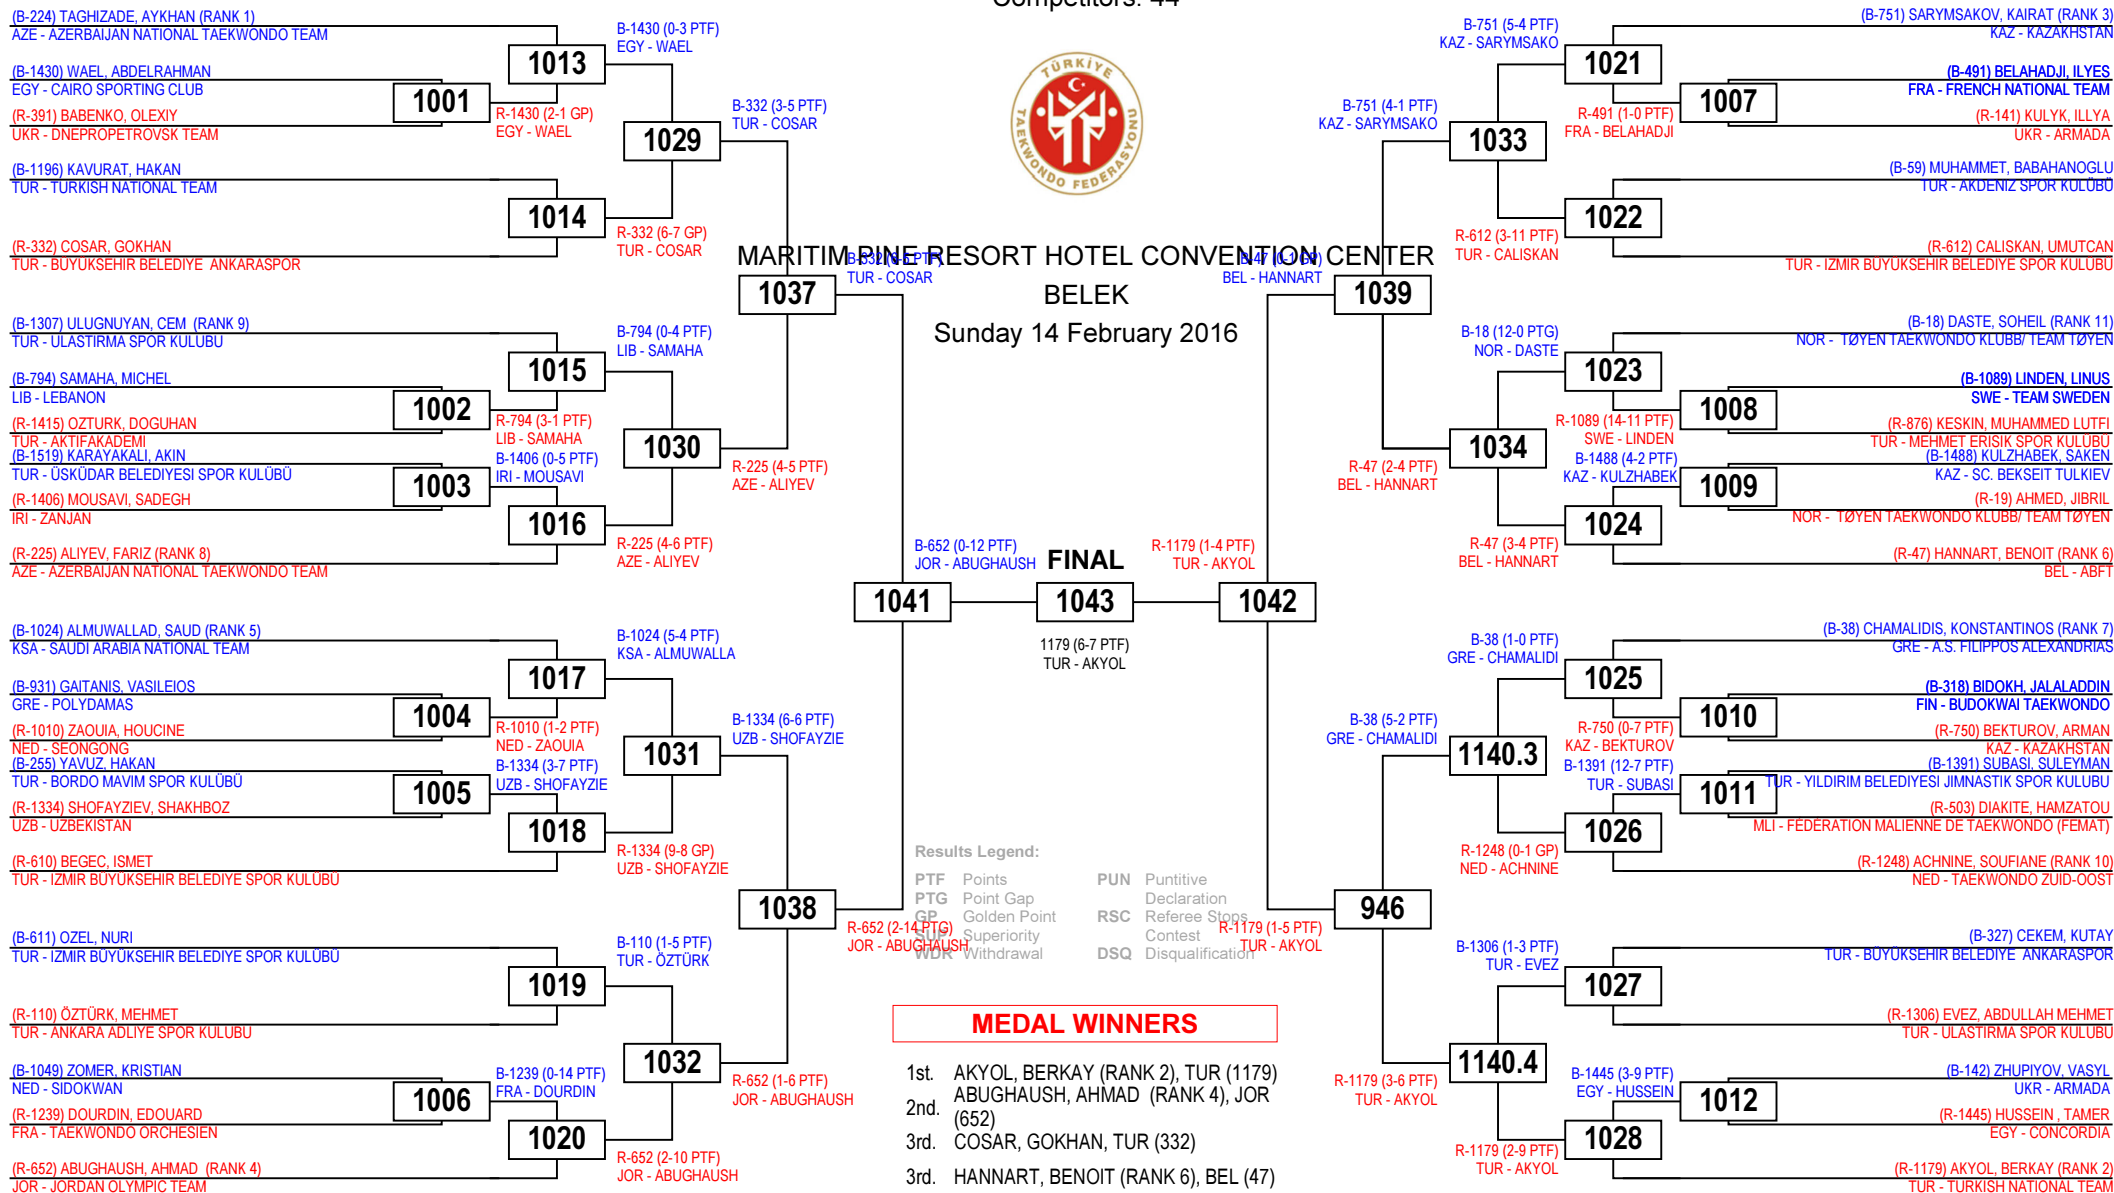

3RD TURKISH OPEN - WTF G1

Seniors Male A -63

Competitors: 57

MARITIM PINE RESORT HOTEL CONVENTION CENTER
BELEK
Sunday 14 February 2016

3RD TURKISH OPEN - WTF G1

Seniors Male A -68

Competitors: 44

MARITIM PINE RESORT HOTEL CONVENTION CENTER
BELEK
Sunday 14 February 2016