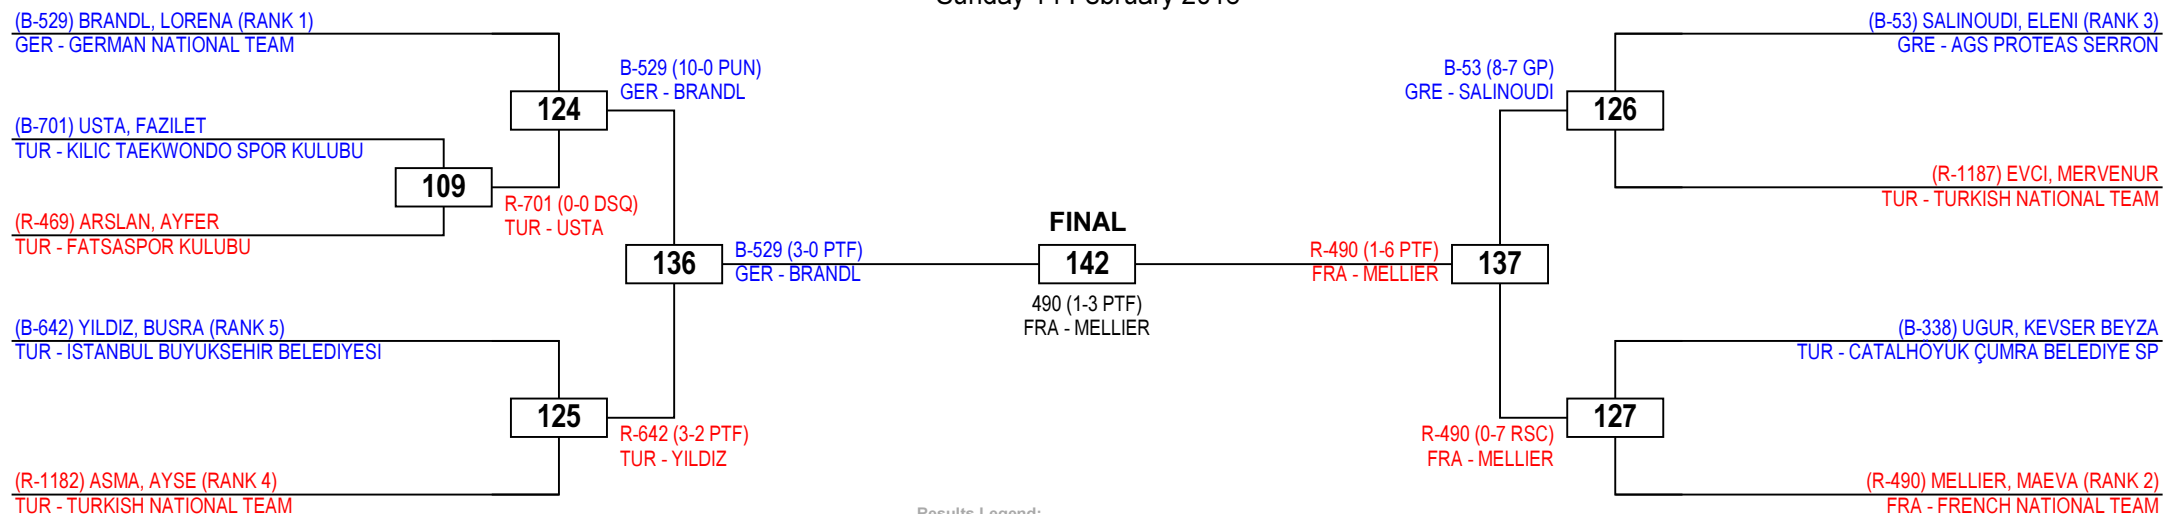

3RD TURKISH OPEN - WTF G1

Seniors Female A +73

Competitors: 9

MARITIM PINE RESORT HOTEL CONVENTION CENTER

BELEK

Sunday 14 February 2016

Results Legend:

PTF	Points	PUN	Punitive Declaration
PTG	Point Gap	RSC	Referee Stops Contest
GP	Golden Point	DSQ	Disqualification
SUP	Superiority		
WDR	Withdrawal		