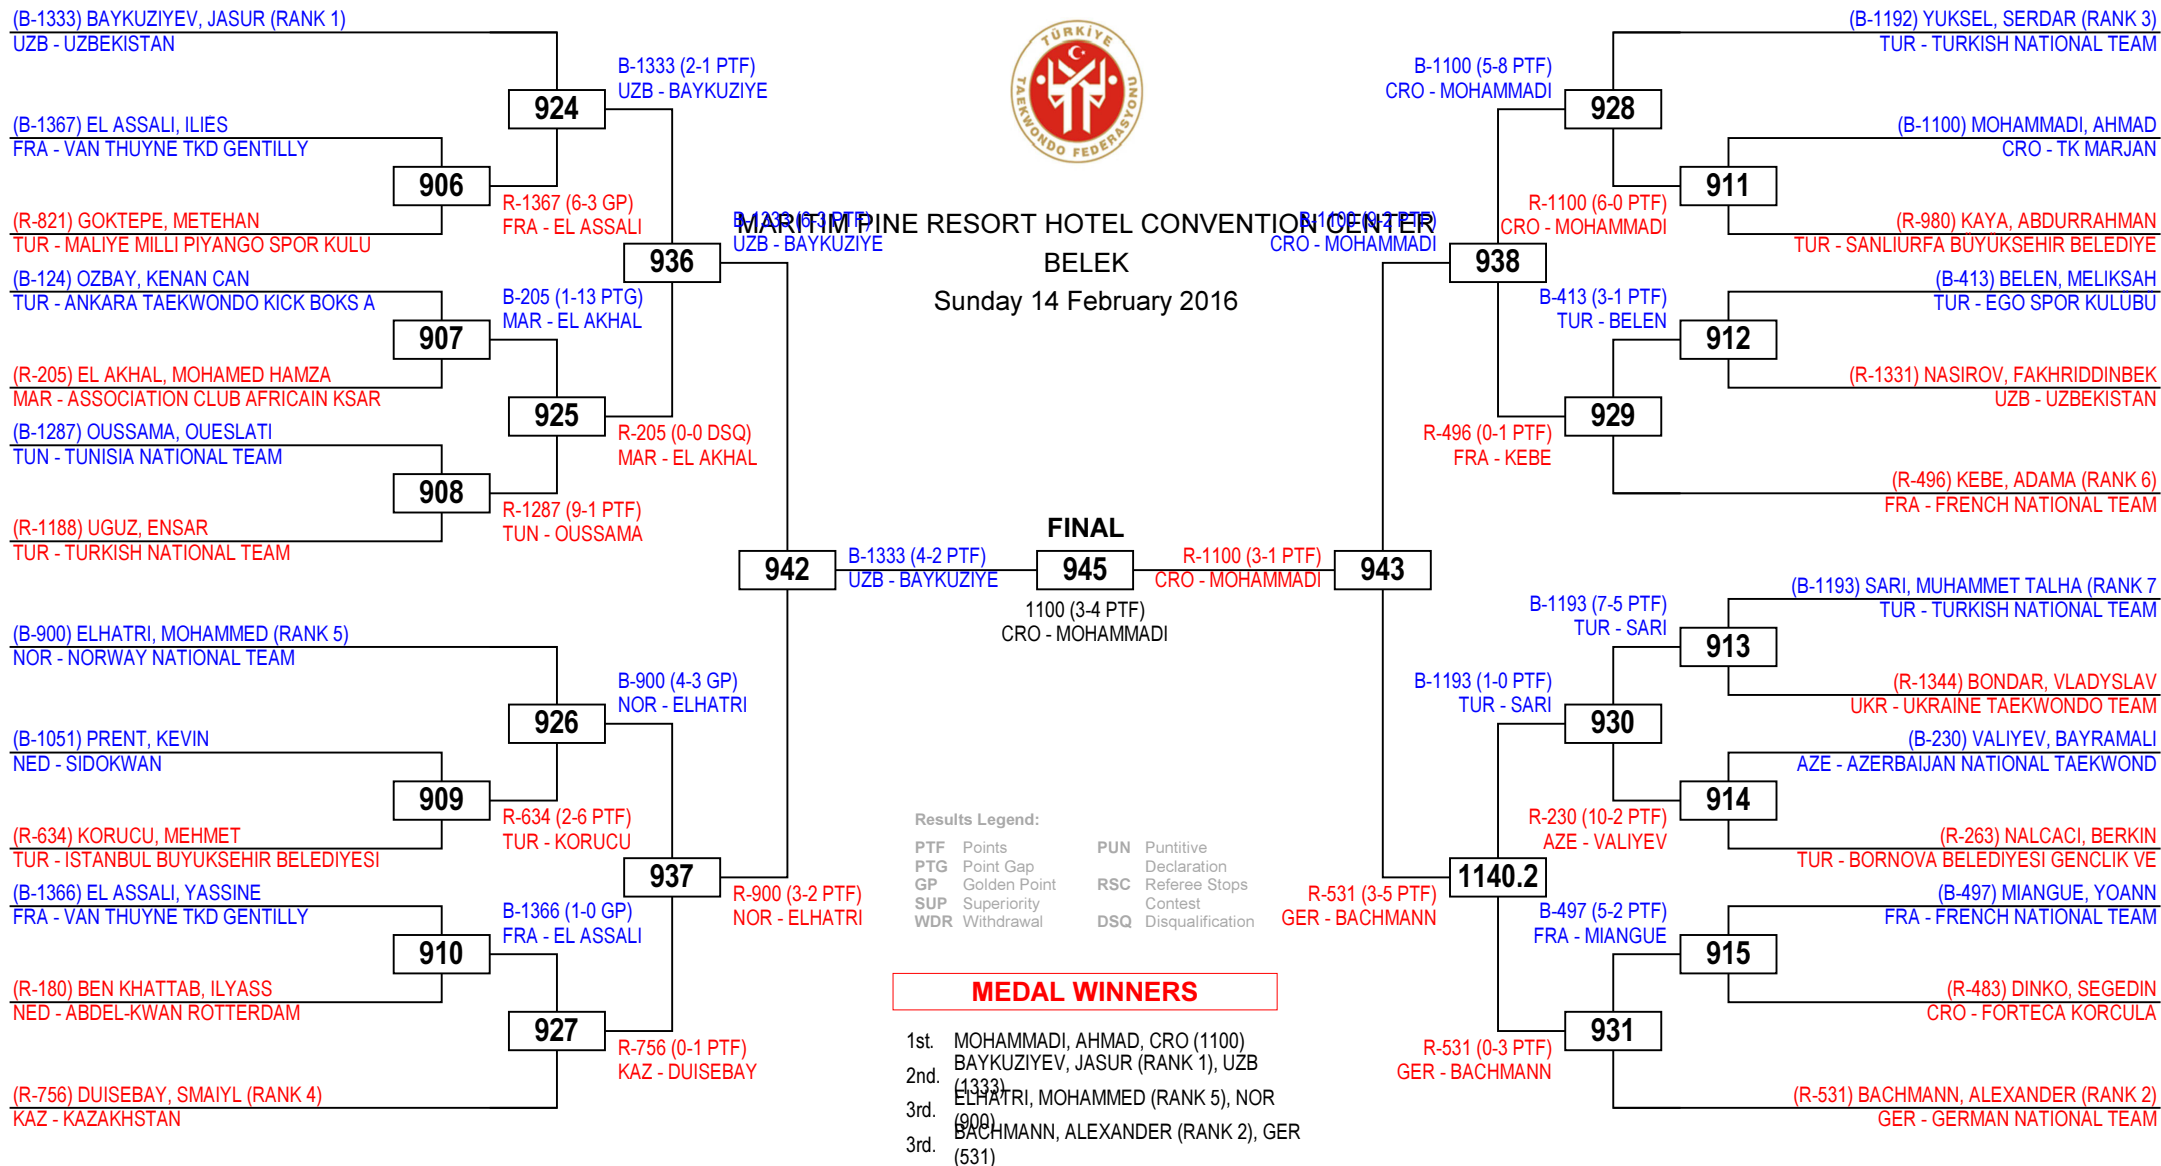

3RD TURKISH OPEN - WTF G1

Seniors Male A -80

Competitors: 34

MARITIM PINE RESORT HOTEL CONVENTION CENTER
BELEK
Sunday 14 February 2016

3RD TURKISH OPEN - WTF G1

Seniors Male A -87

Competitors: 26

MAR MIPINE RESORT HOTEL CONVENTION CENTER
BELEK
Sunday 14 February 2016