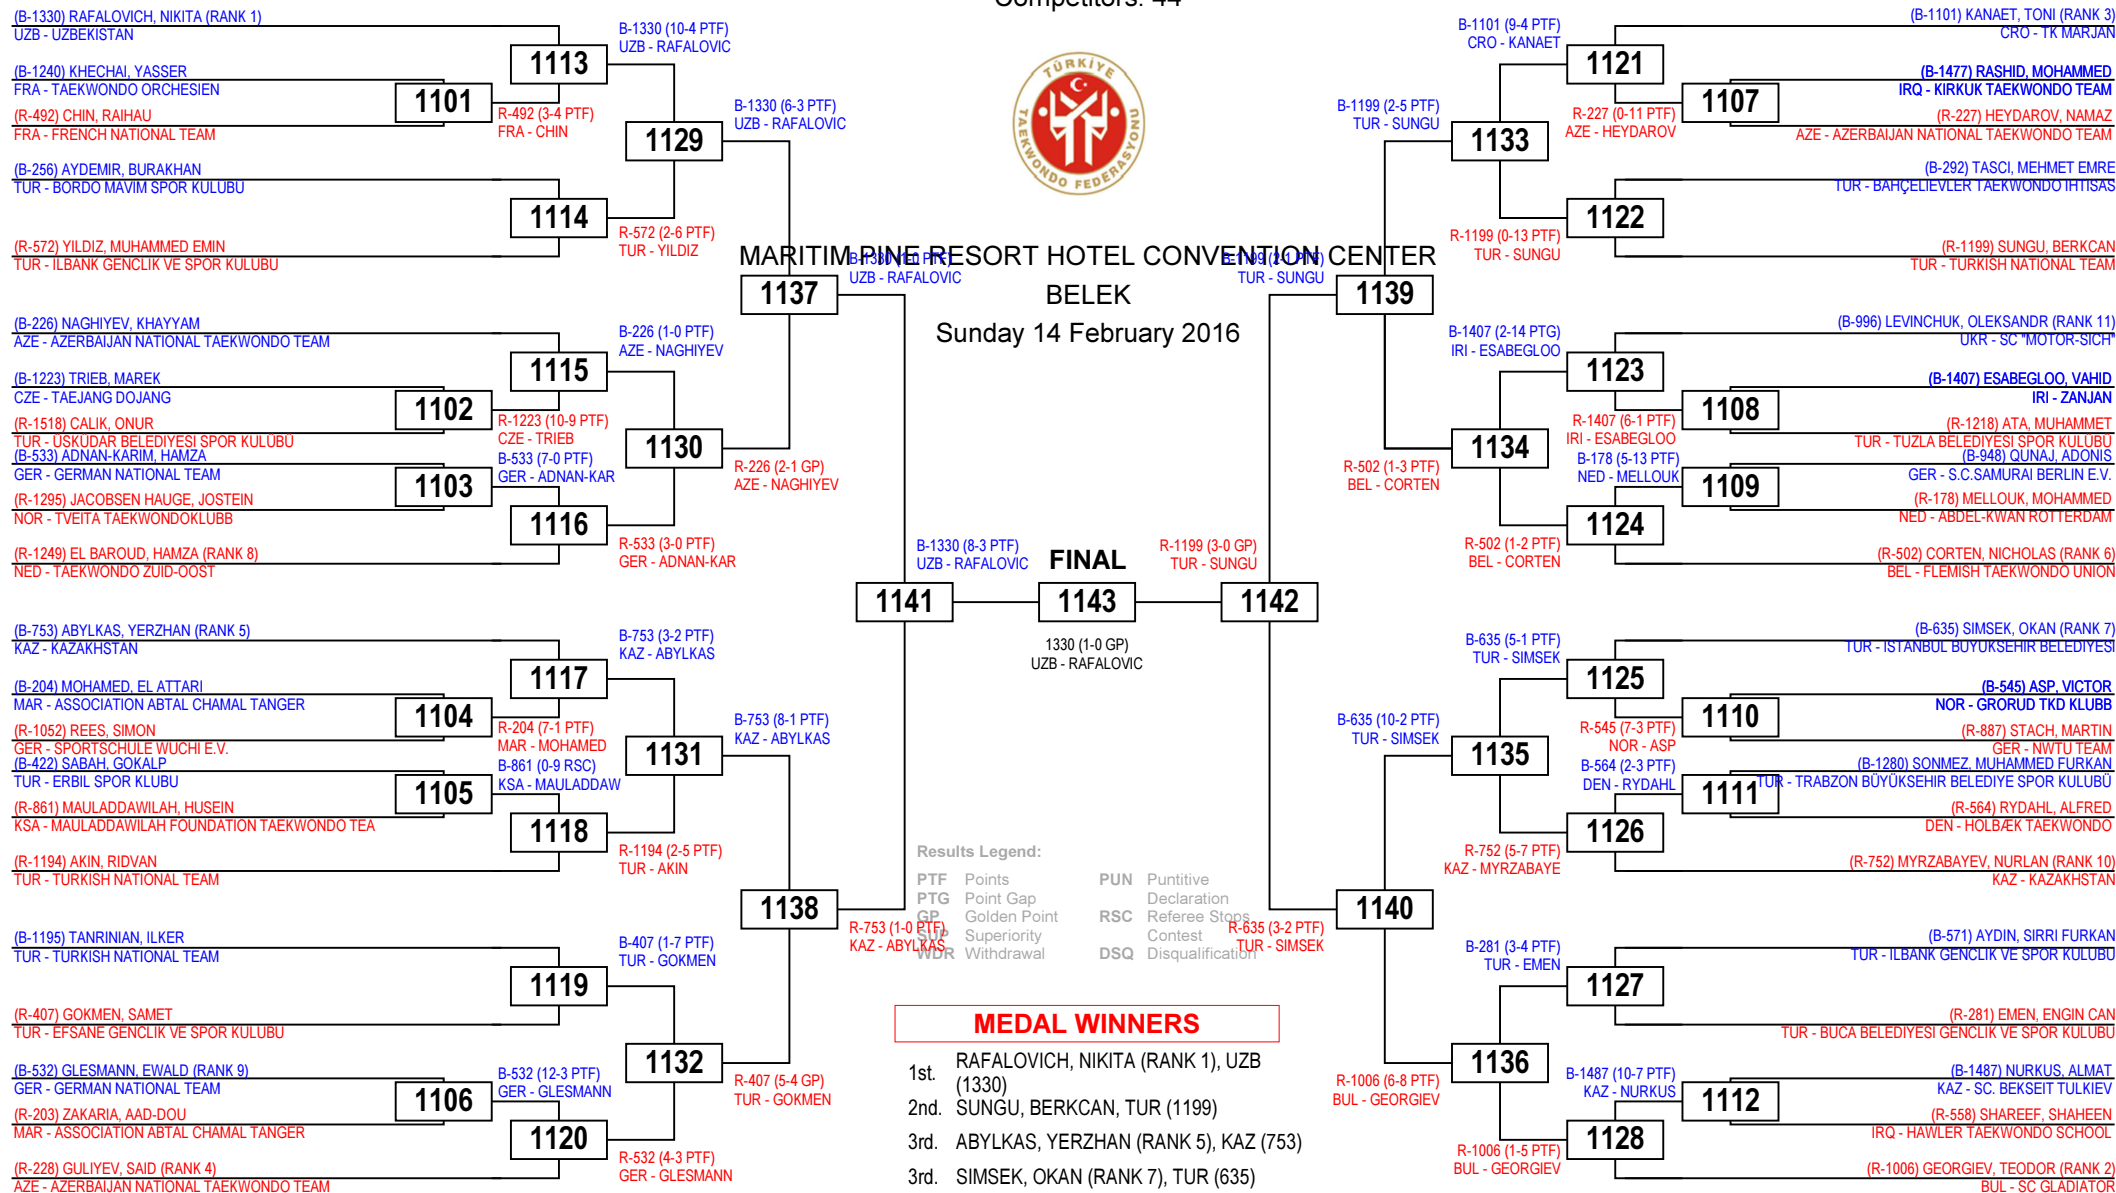

3RD TURKISH OPEN - WTF G1

Seniors Male A -74

Competitors: 44

MARITIM PINE RESORT HOTEL CONVENTION CENTER
BELEK
Sunday 14 February 2016

FINAL

1330 (1-0 GP)
UZB - RAFALOVIC

MEDAL WINNERS

- 1st. RAFALOVICH, NIKITA (RANK 1), UZB (1330)
- 2nd. SUNGU, BERKCAN, TUR (1199)
- 3rd. ABYLKAS, YERZHAN (RANK 5), KAZ (753)
- 3rd. SIMSEK, OKAN (RANK 7), TUR (635)

Round 64   Round 32   Round 16   Quarter Final   Semi Final   Final   Semi Final   Quarter Final   Round 16   Round 32   Round 64