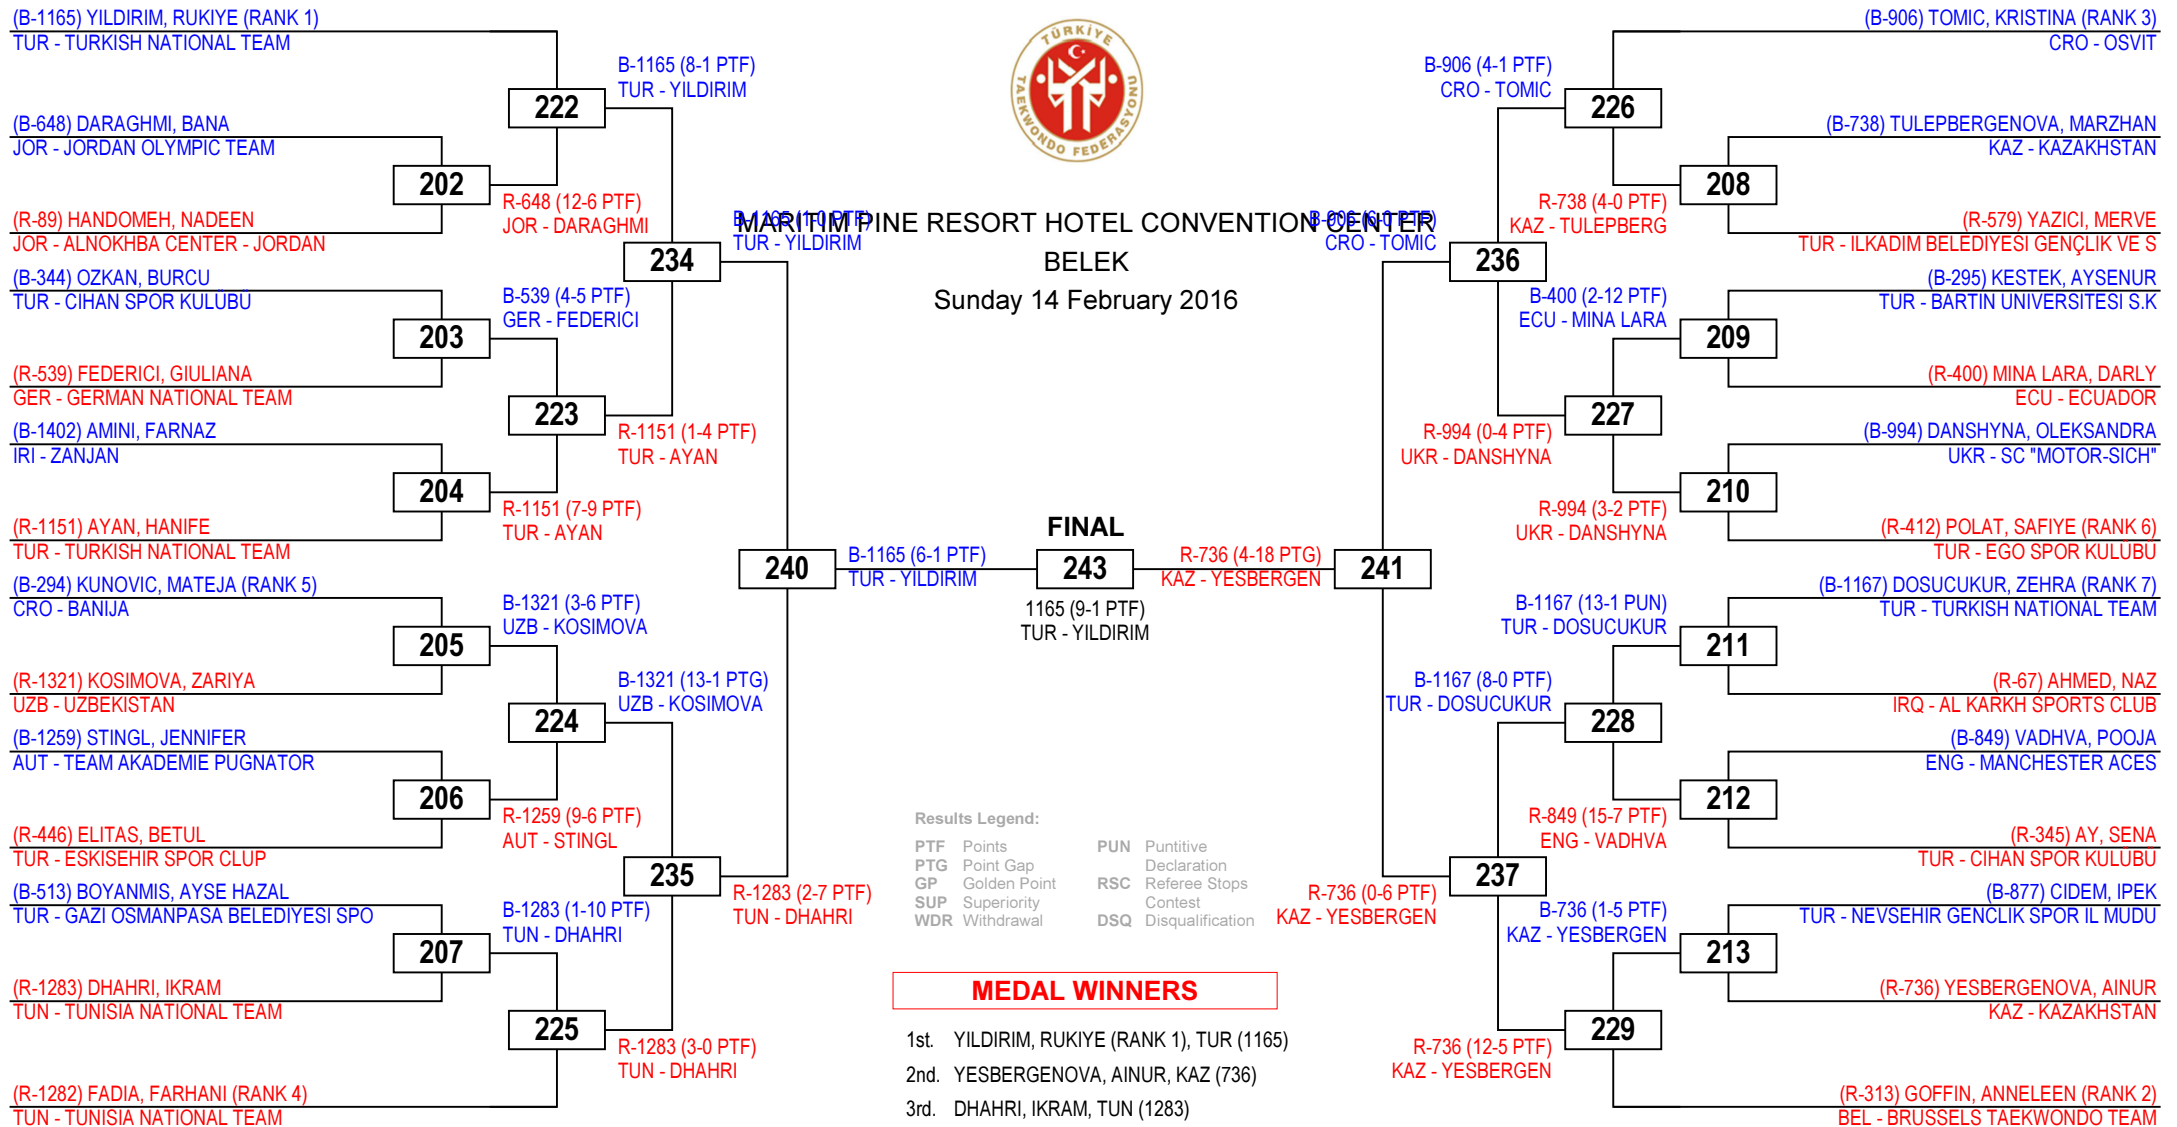

123

(R-551) ILOGLU, SUMEYYE (RANK 2)
TUR - GURSU BELEDIYESPOR KULUBU

3RD TURKISH OPEN - WTF G1

Seniors Female A -49

Competitors: 28

MARITIM PINE RESORT HOTEL CONVENTION CENTER
BELEK
Sunday 14 February 2016