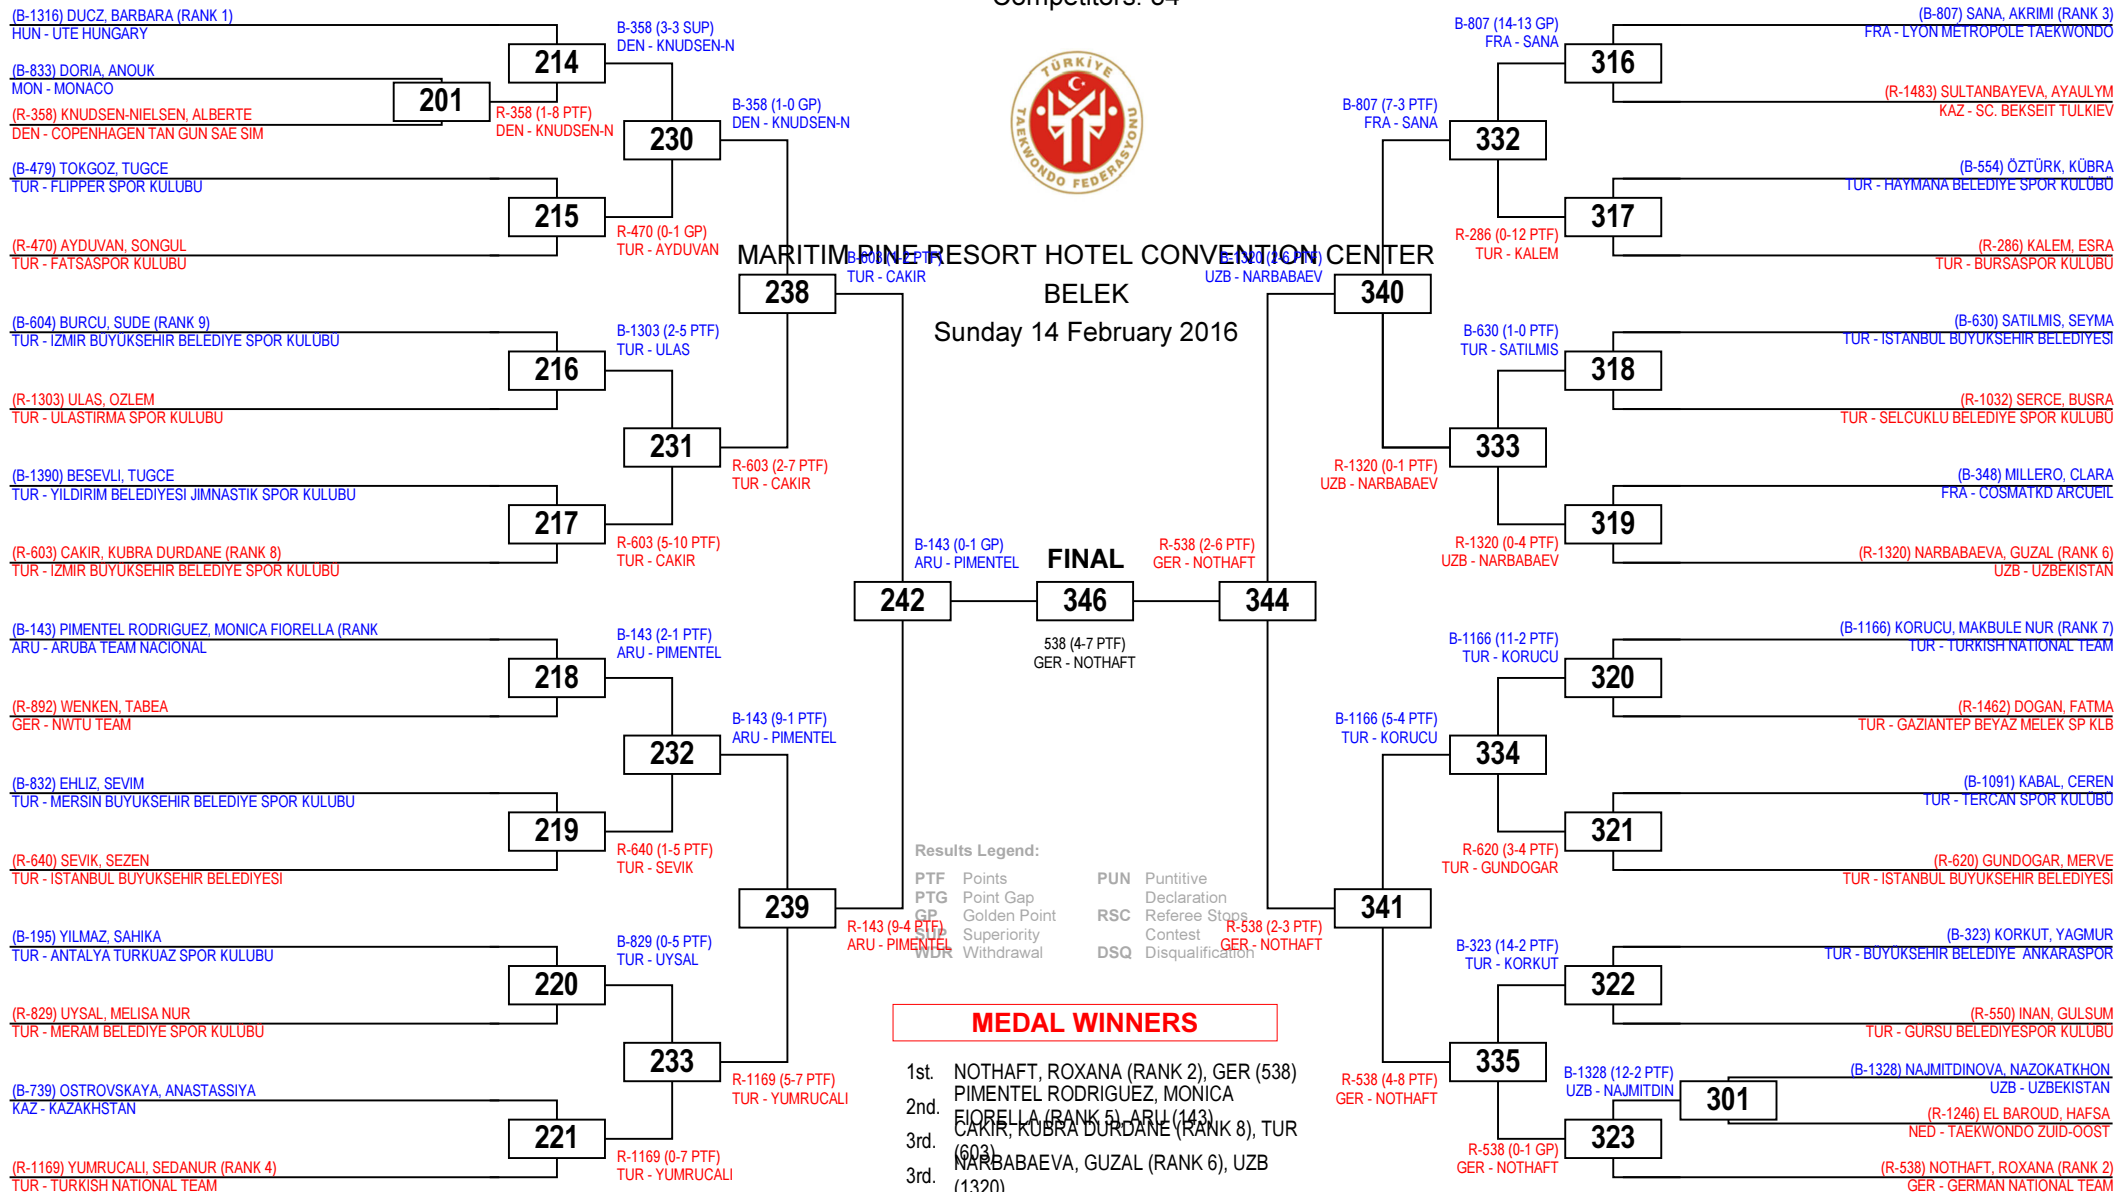

3RD TURKISH OPEN - WTF G1

Seniors Female A -53

Competitors: 34

MARITIM PINE RESORT HOTEL CONVENTION CENTER
BELEK
Sunday 14 February 2016

FINAL

346
538 (4-7 PTF)
GER - NOTHAFT

Results Legend:

PTF	Points	PUN	Punitive
PTG	Point Gap	DECL	Declaration
GP	Golden Point	RSC	Referee Stops
SP	Superiority	CON	Contest
WDR	Withdrawal	DSQ	Disqualification

MEDAL WINNERS

1. 1st. NOTHAFT, ROXANA (RANK 2), GER (538)
2. 2nd. PIMENTEL RODRIGUEZ, MONICA
   FIORELLA (RANK 5), ARU (143)
3. 3rd. ÇAKIR, KÜBRA DURDANE (RANK 8), TUR (603)
4. 3rd. NARBABAEVA, GUZAL (RANK 6), UZB (1320)