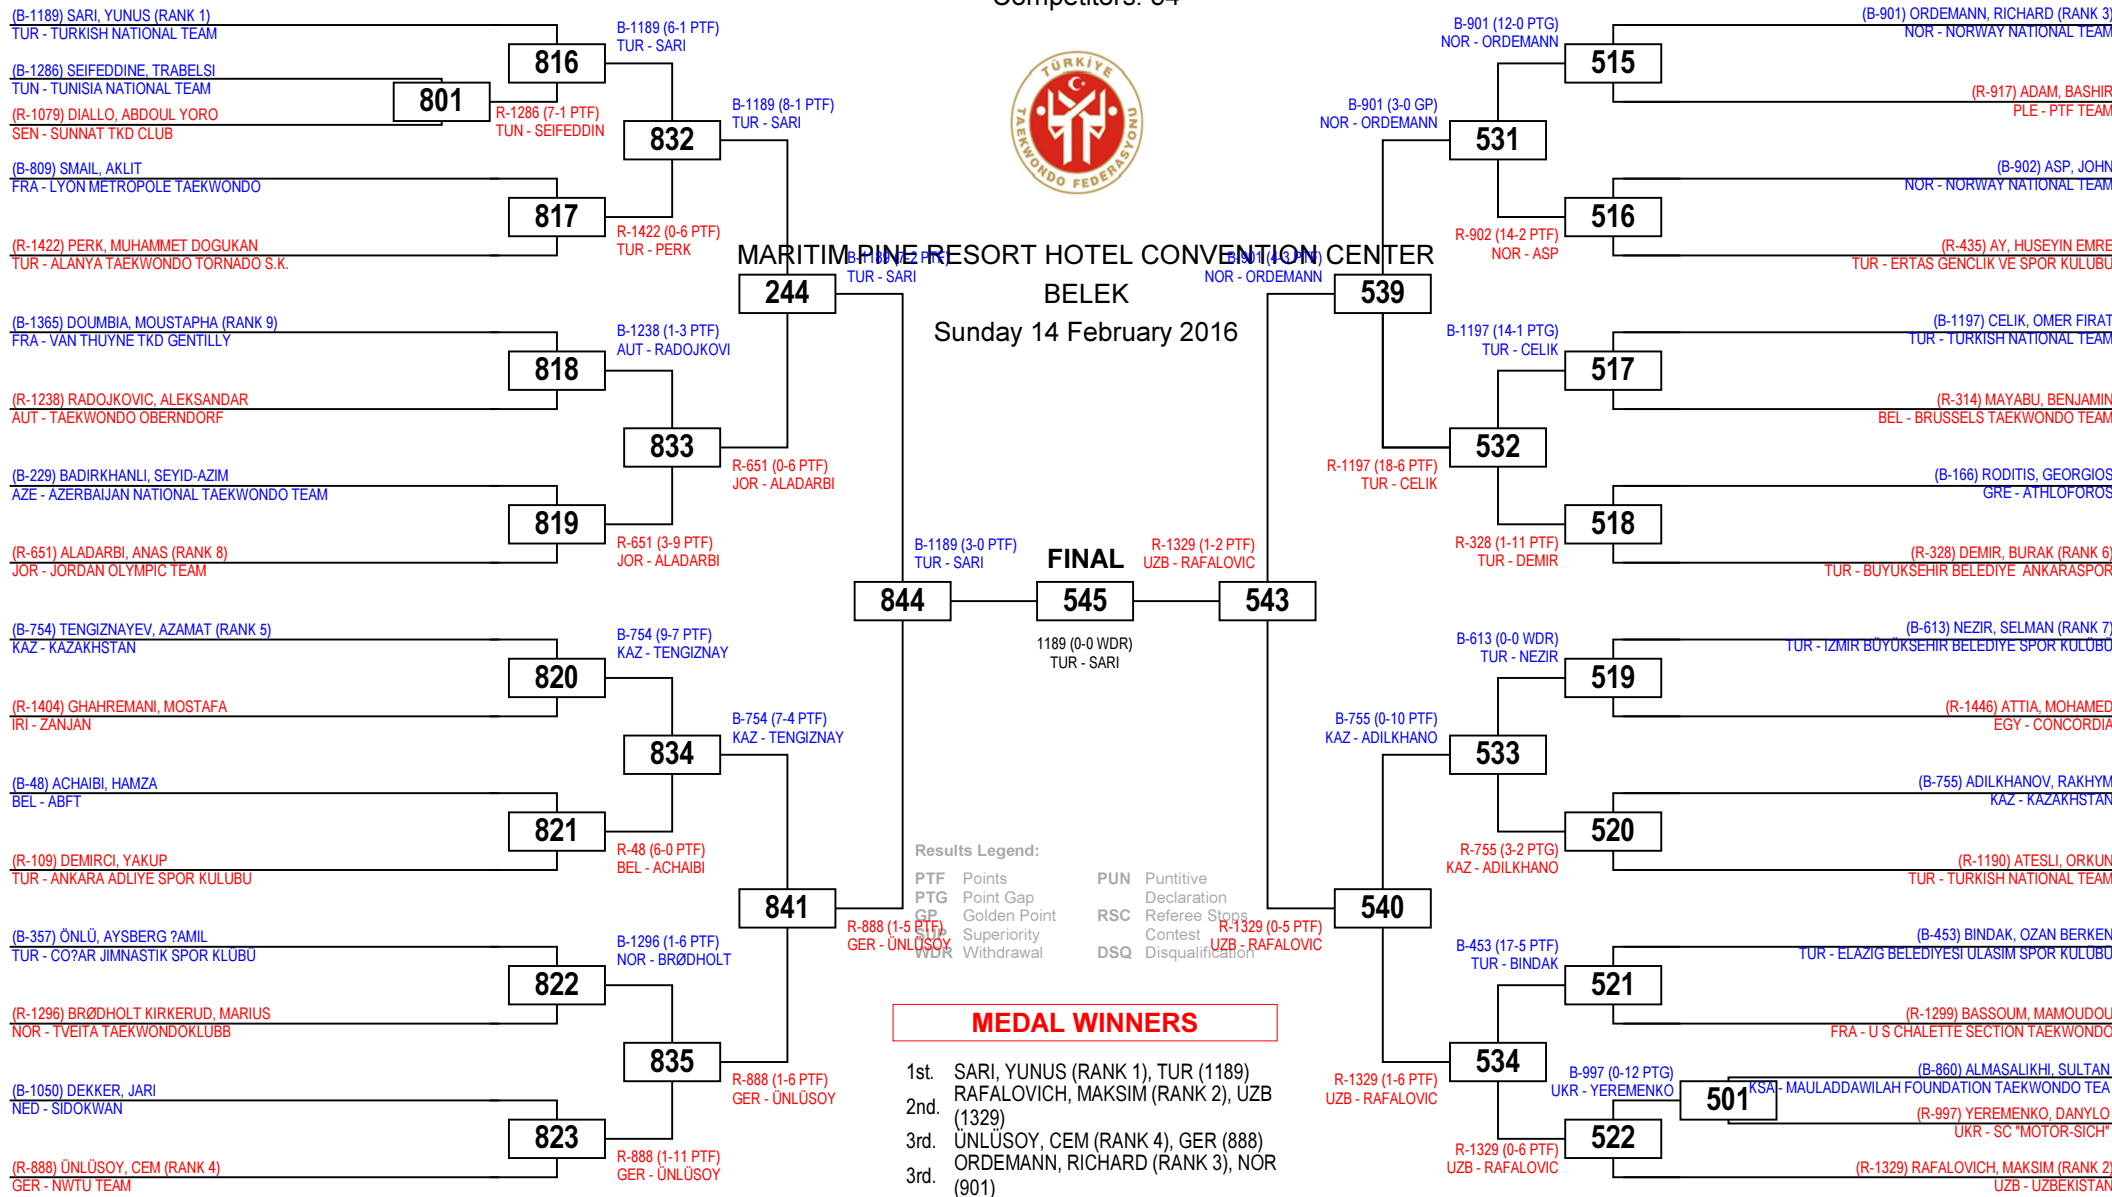

3RD TURKISH OPEN - WTF G1

Seniors Male A -80

Competitors: 34

MARITIM PINE RESORT HOTEL CONVENTION CENTER
BELEK
Sunday 14 February 2016