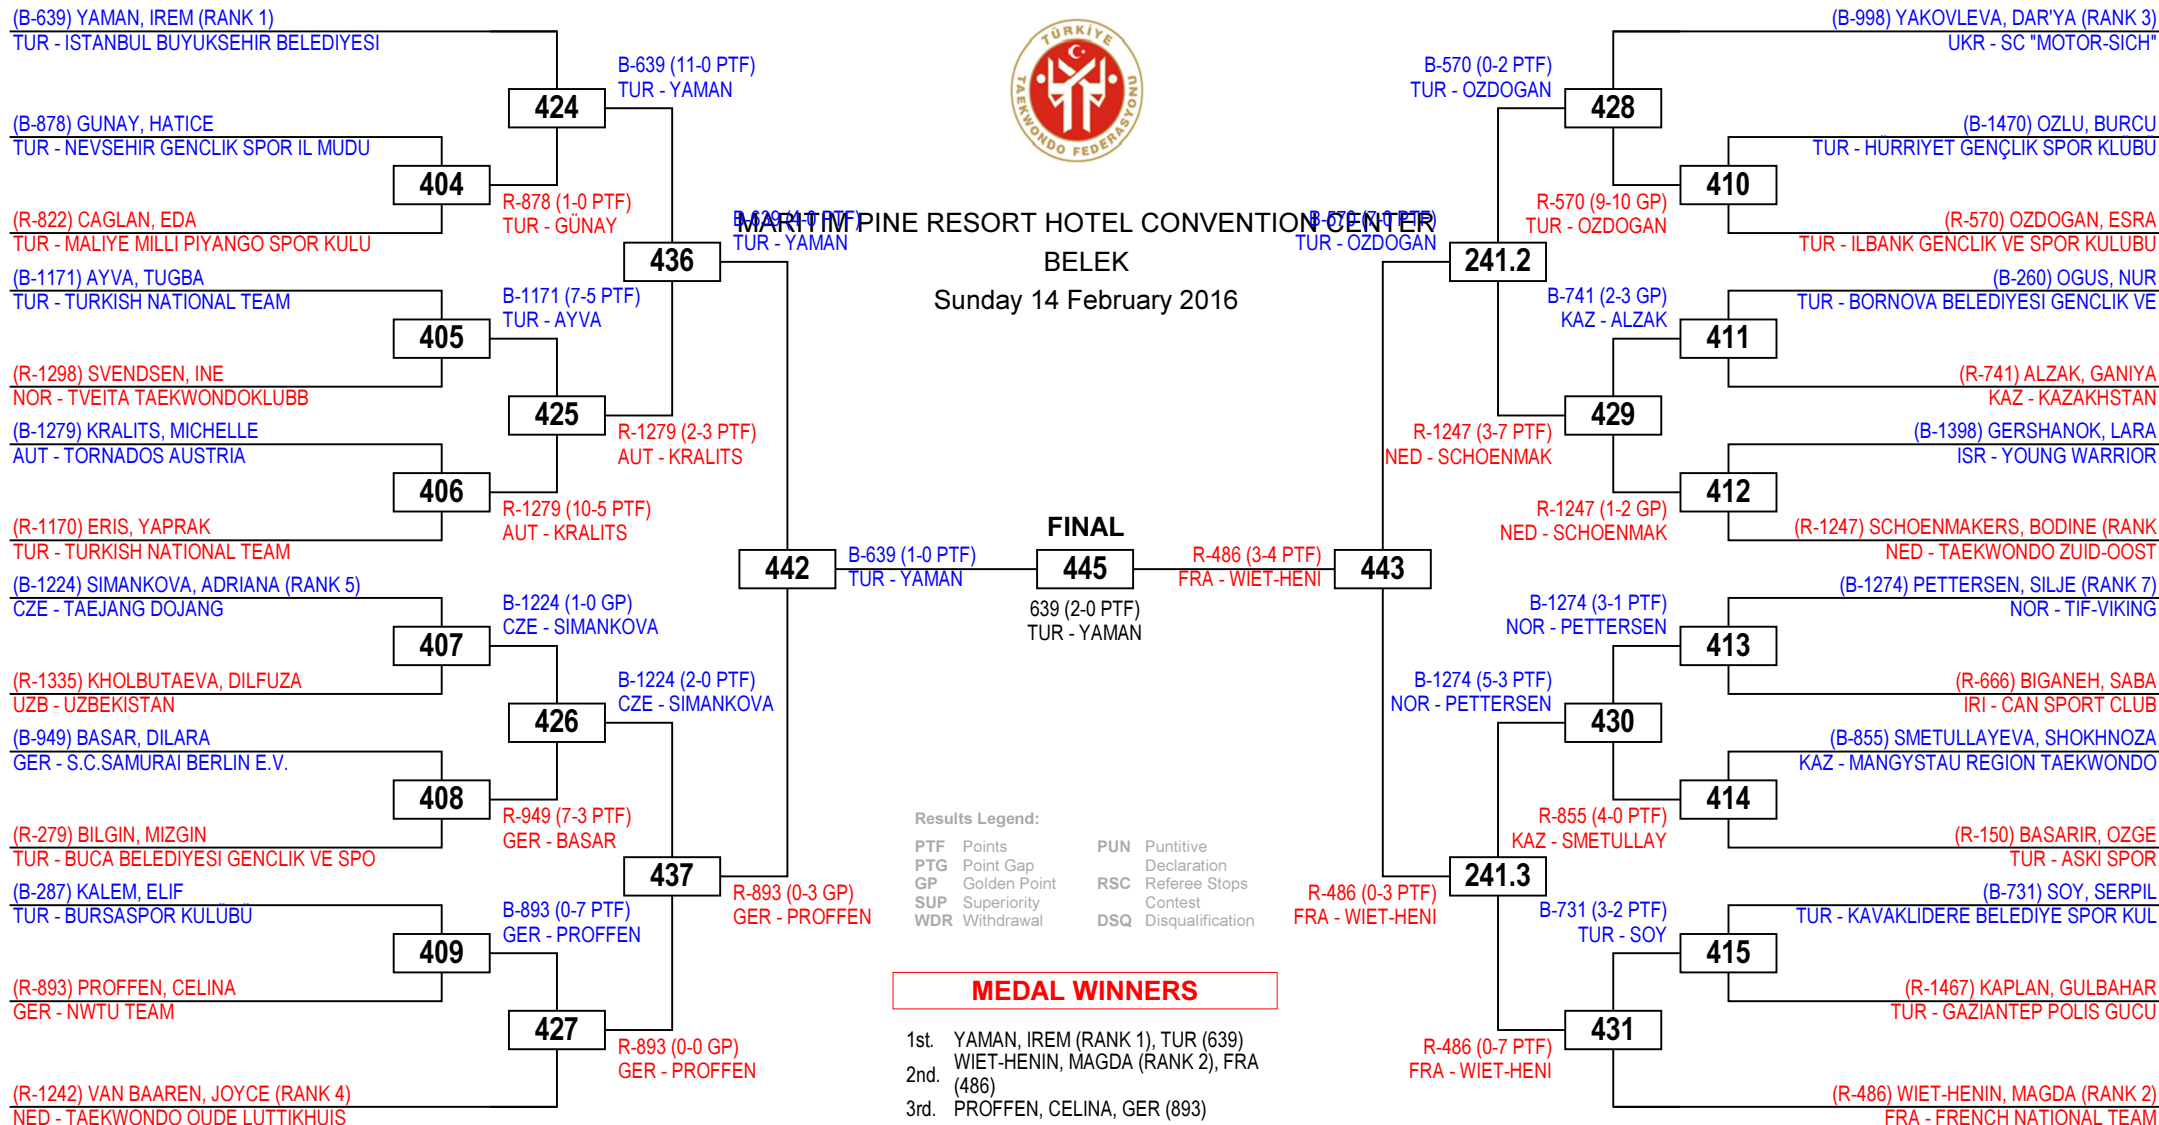

MARTIN PINE RESORT HOTEL CONVENTION CENTER
BELEK
Sunday 14 February 2016

3RD TURKISH OPEN - WTF G1

Seniors Female A -67

Competitors: 19

MARITIME PINE RESORT HOTEL CONVENTION CENTER

BELEK

Sunday 14 February 2016