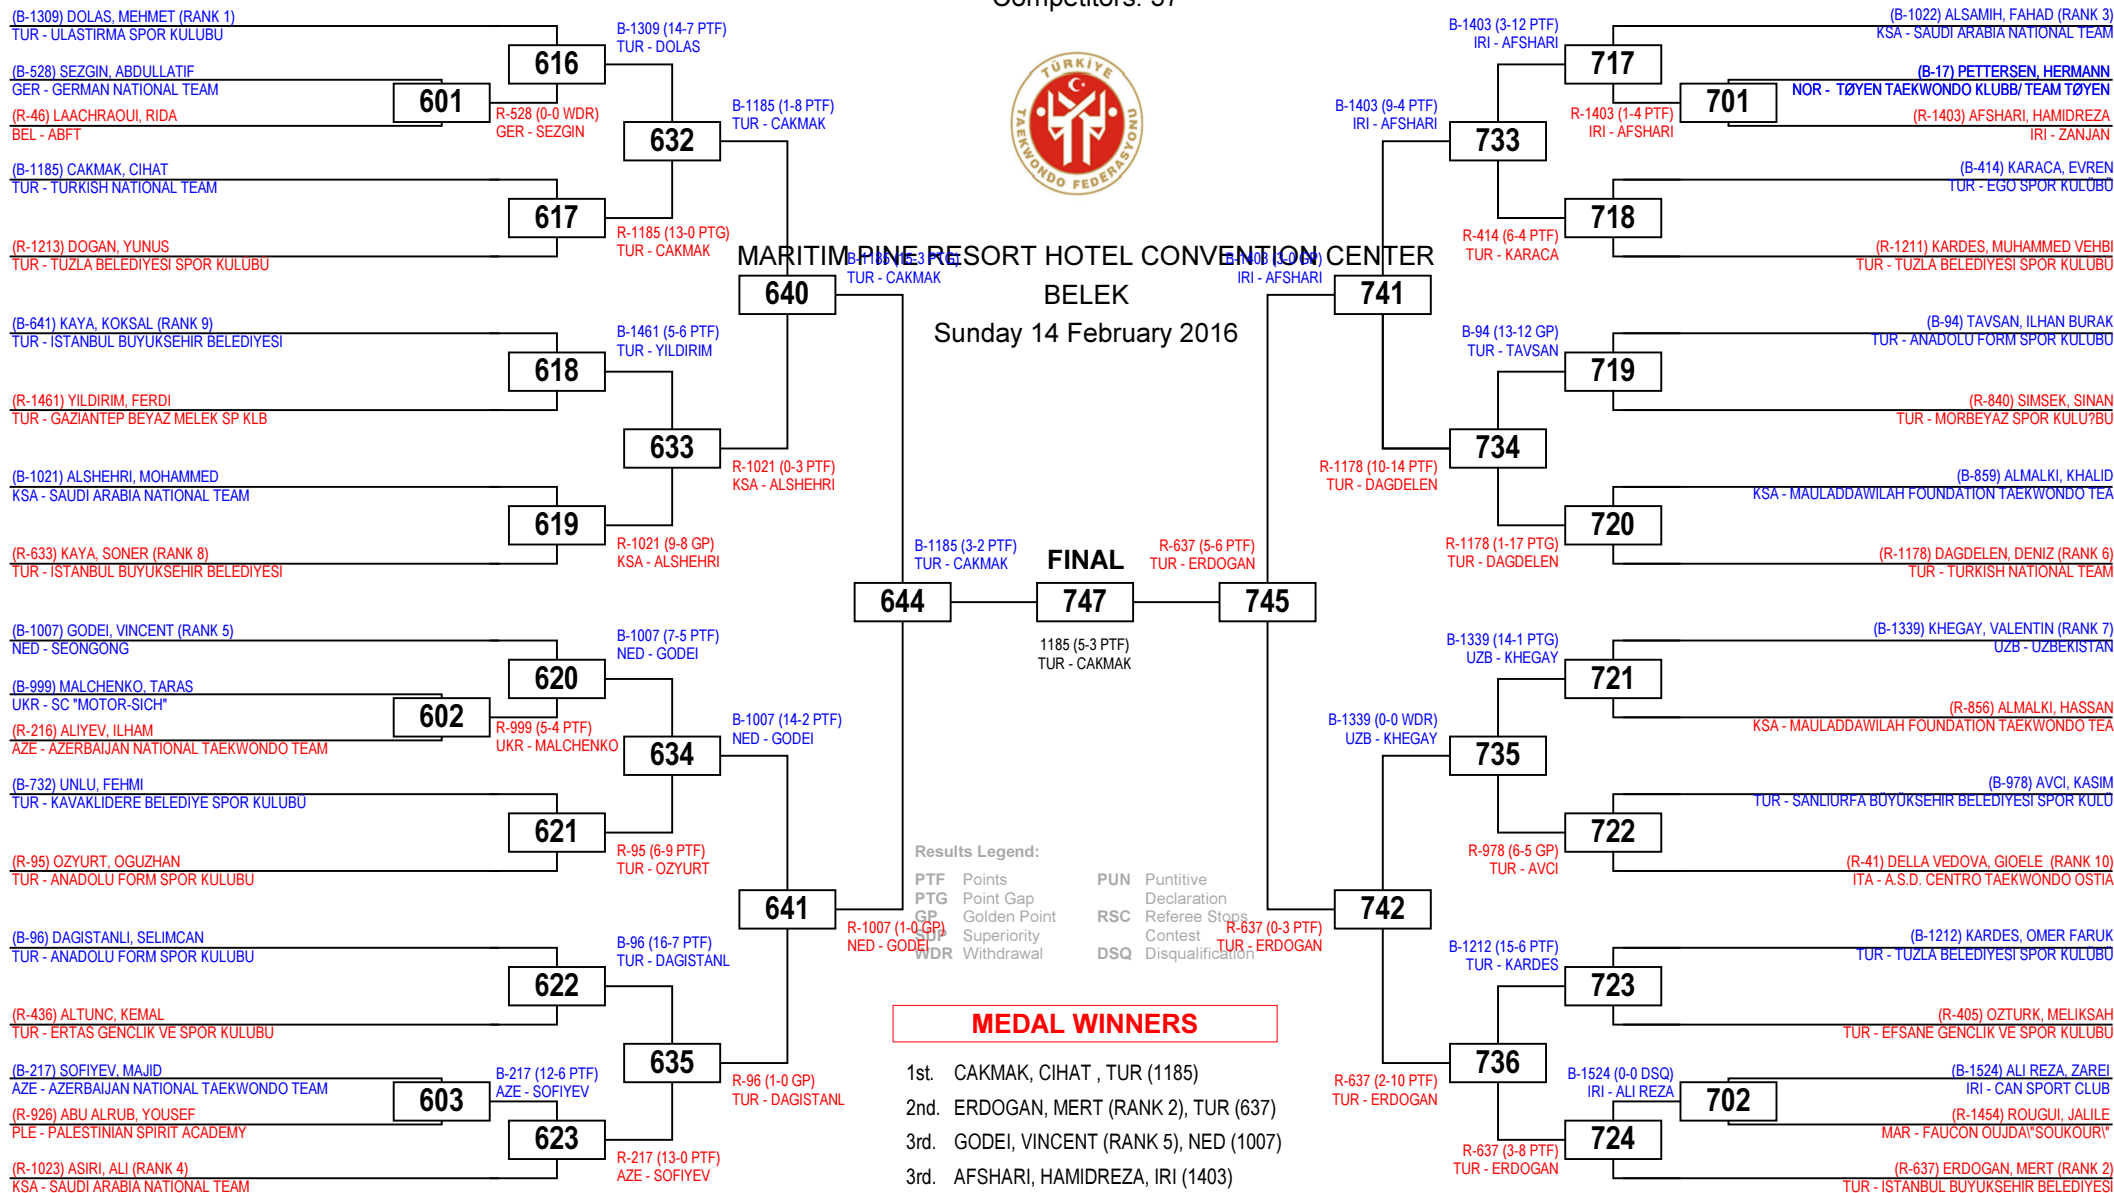

Seniors Male A -54

Competitors: 37

MARITIM PINE RESORT HOTEL CONVENTION CENTER
BELEK
Sunday 14 February 2016

3RD TURKISH OPEN - WTF G1

Seniors Male A -58

Competitors: 60

MARITIM PINE RESORT HOTEL CONVENTION CENTER
BELEK
Sunday 14 February 2016