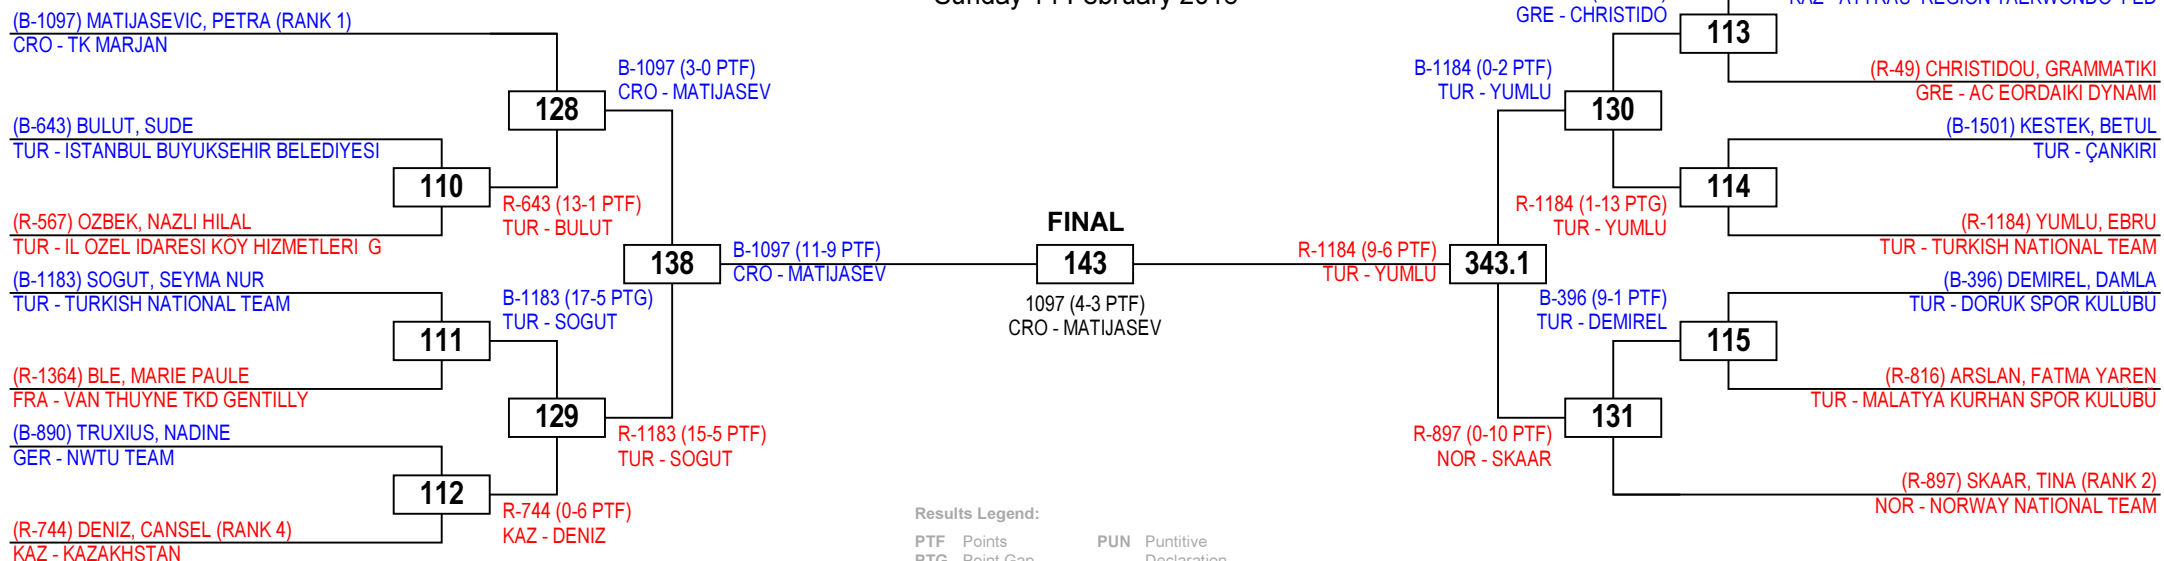

423

(R-530) KORNDL, VANESSA (RANK 2)
GER - GERMAN NATIONAL TEAM

3RD TURKISH OPEN - WTF G1

Seniors Female A -73

Competitors: 14

MARITIM PINE RESORT HOTEL CONVENTION CENTER

BELEK

Sunday 14 February 2016