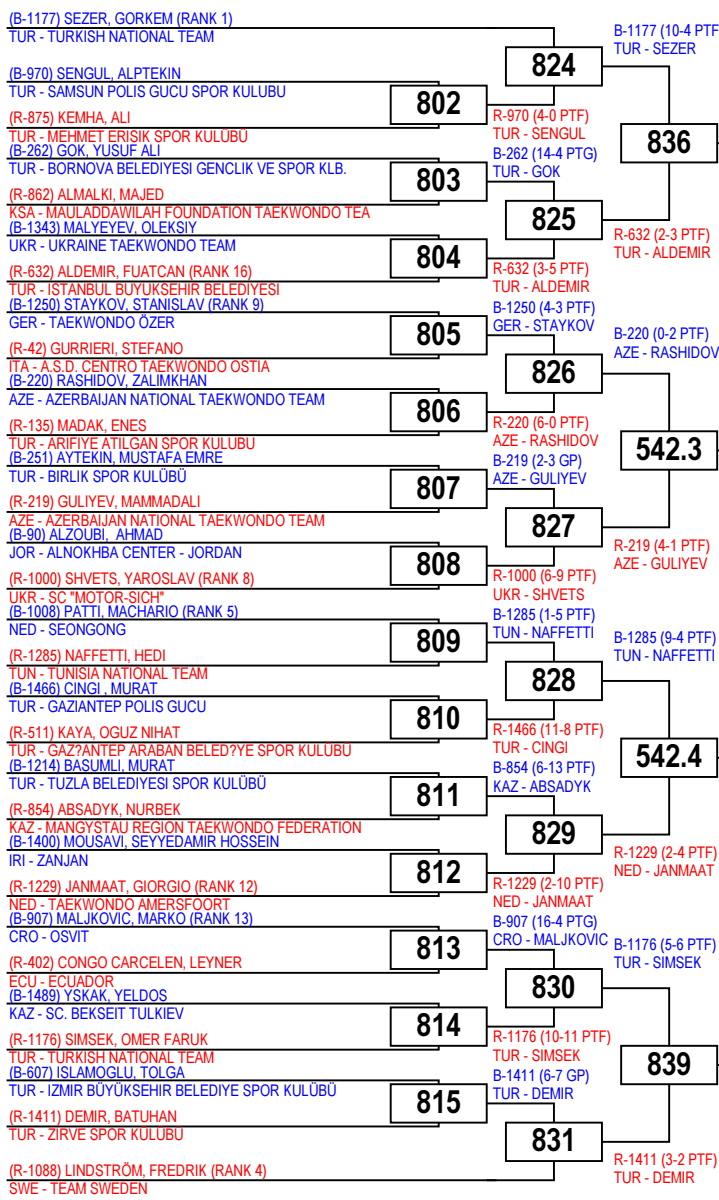

3RD TURKISH OPEN - WTF G1

Seniors Male A -58

Competitors: 60

MARITIM PINE RESORT HOTEL CONVENTION CENTER
BELEK
Sunday 14 February 2016

FINAL

845 748 746

Results Legend:

PTF	Points	PUN	Punitive
PTG	Point Gap	DECL	Declaration
GP	Golden Point	RSC	Referee Stops
SP	Superiority	CON	Contest
WDR	Withdrawal	DSQ	Disqualification

MEDAL WINNERS

1. 1st. ABU ALRUB, MALIK, PLE (916)
2. 2nd. JANMAAT, GIORGIO (RANK 12), NED (1229)
3. 3rd. GULIYEV, MAMMADALI, AZE (219)
4. 3rd. MUKAMYROV, ALMAS (RANK 15), KAZ (746)

Round 64	Round 32	Round 16	Quarter Final	Semi Final	Final	Semi Final	Quarter Final	Round 16	Round 32	Round 64