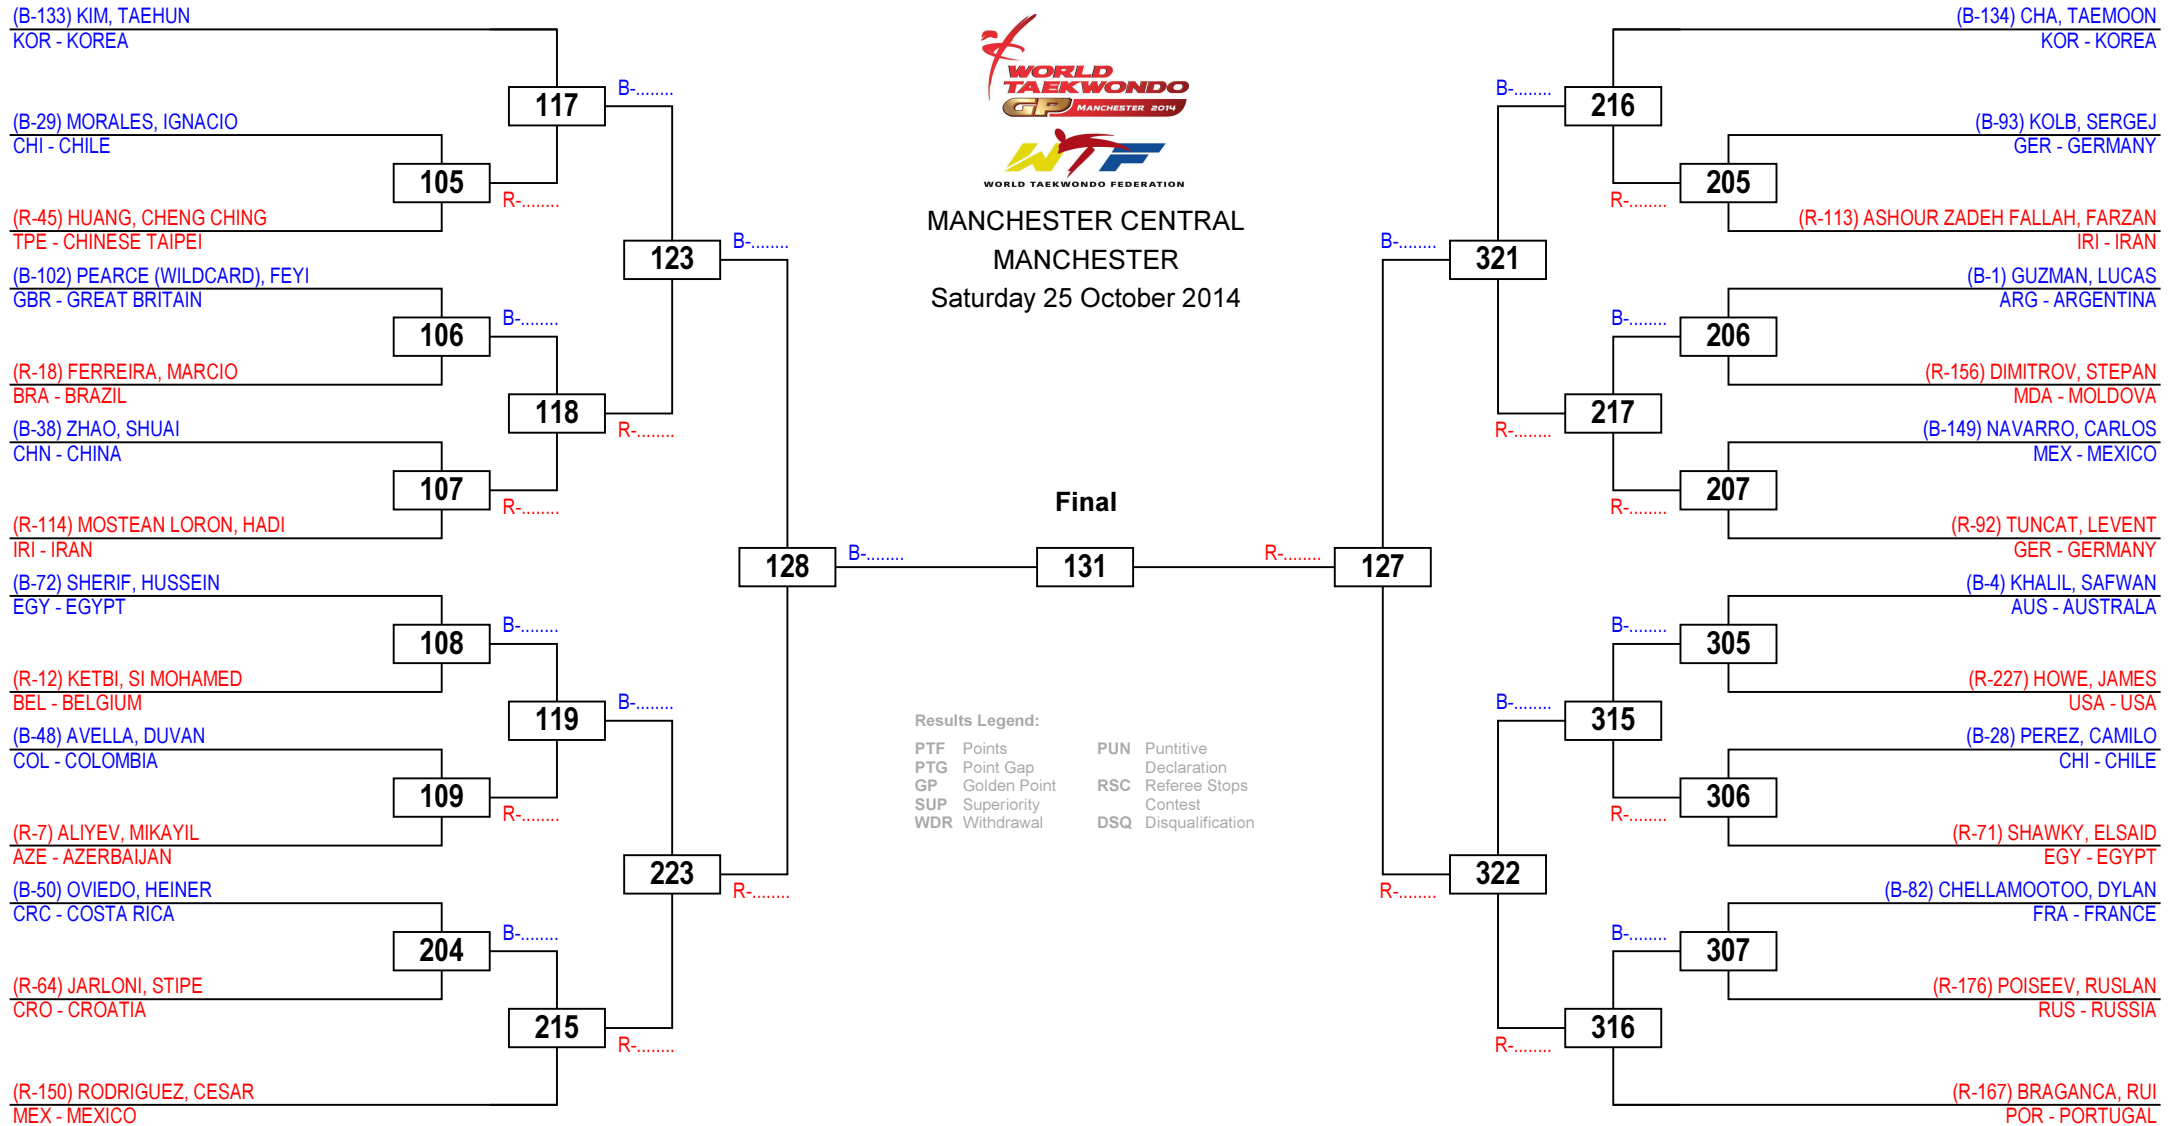

# WORLD TAEKWONDO GRANDPRIX MANCHESTER 2014 - WTF G4

Seniors Female A -49

Competitors: 27

MANCHESTER CENTRAL  
MANCHESTER  
Saturday 25 October 2014

Final

Results Legend:

PTF	Points	PUN	Punitive Declaration
PTG	Point Gap	RSC	Referee Stops Contest
GP	Golden Point	DSQ	Disqualification
SUP	Superiority		
WDR	Withdrawal		

# WORLD TAEKWONDO GRANDPRIX MANCHESTER 2014 - WTF G4

Seniors Male A -58

Competitors: 28

MANCHESTER CENTRAL  
MANCHESTER  
Saturday 25 October 2014

Final

Results Legend:

PTF	Points	PUN	Punitive Declaration
PTG	Point Gap	RSC	Referee Stops Contest
GP	Golden Point	DSQ	Disqualification
SUP	Superiority		
WDR	Withdrawal		

# WORLD TAEKWONDO GRANDPRIX MANCHESTER 2014 - WTF G4

Seniors Male A -80

Competitors: 28

MANCHESTER CENTRAL  
MANCHESTER  
Saturday 25 October 2014

Final

Results Legend:

PTF	Points	PUN	Punitive Declaration
PTG	Point Gap	RSC	Referee Stops Contest
GP	Golden Point	DSQ	Disqualification
SUP	Superiority		
WDR	Withdrawal		