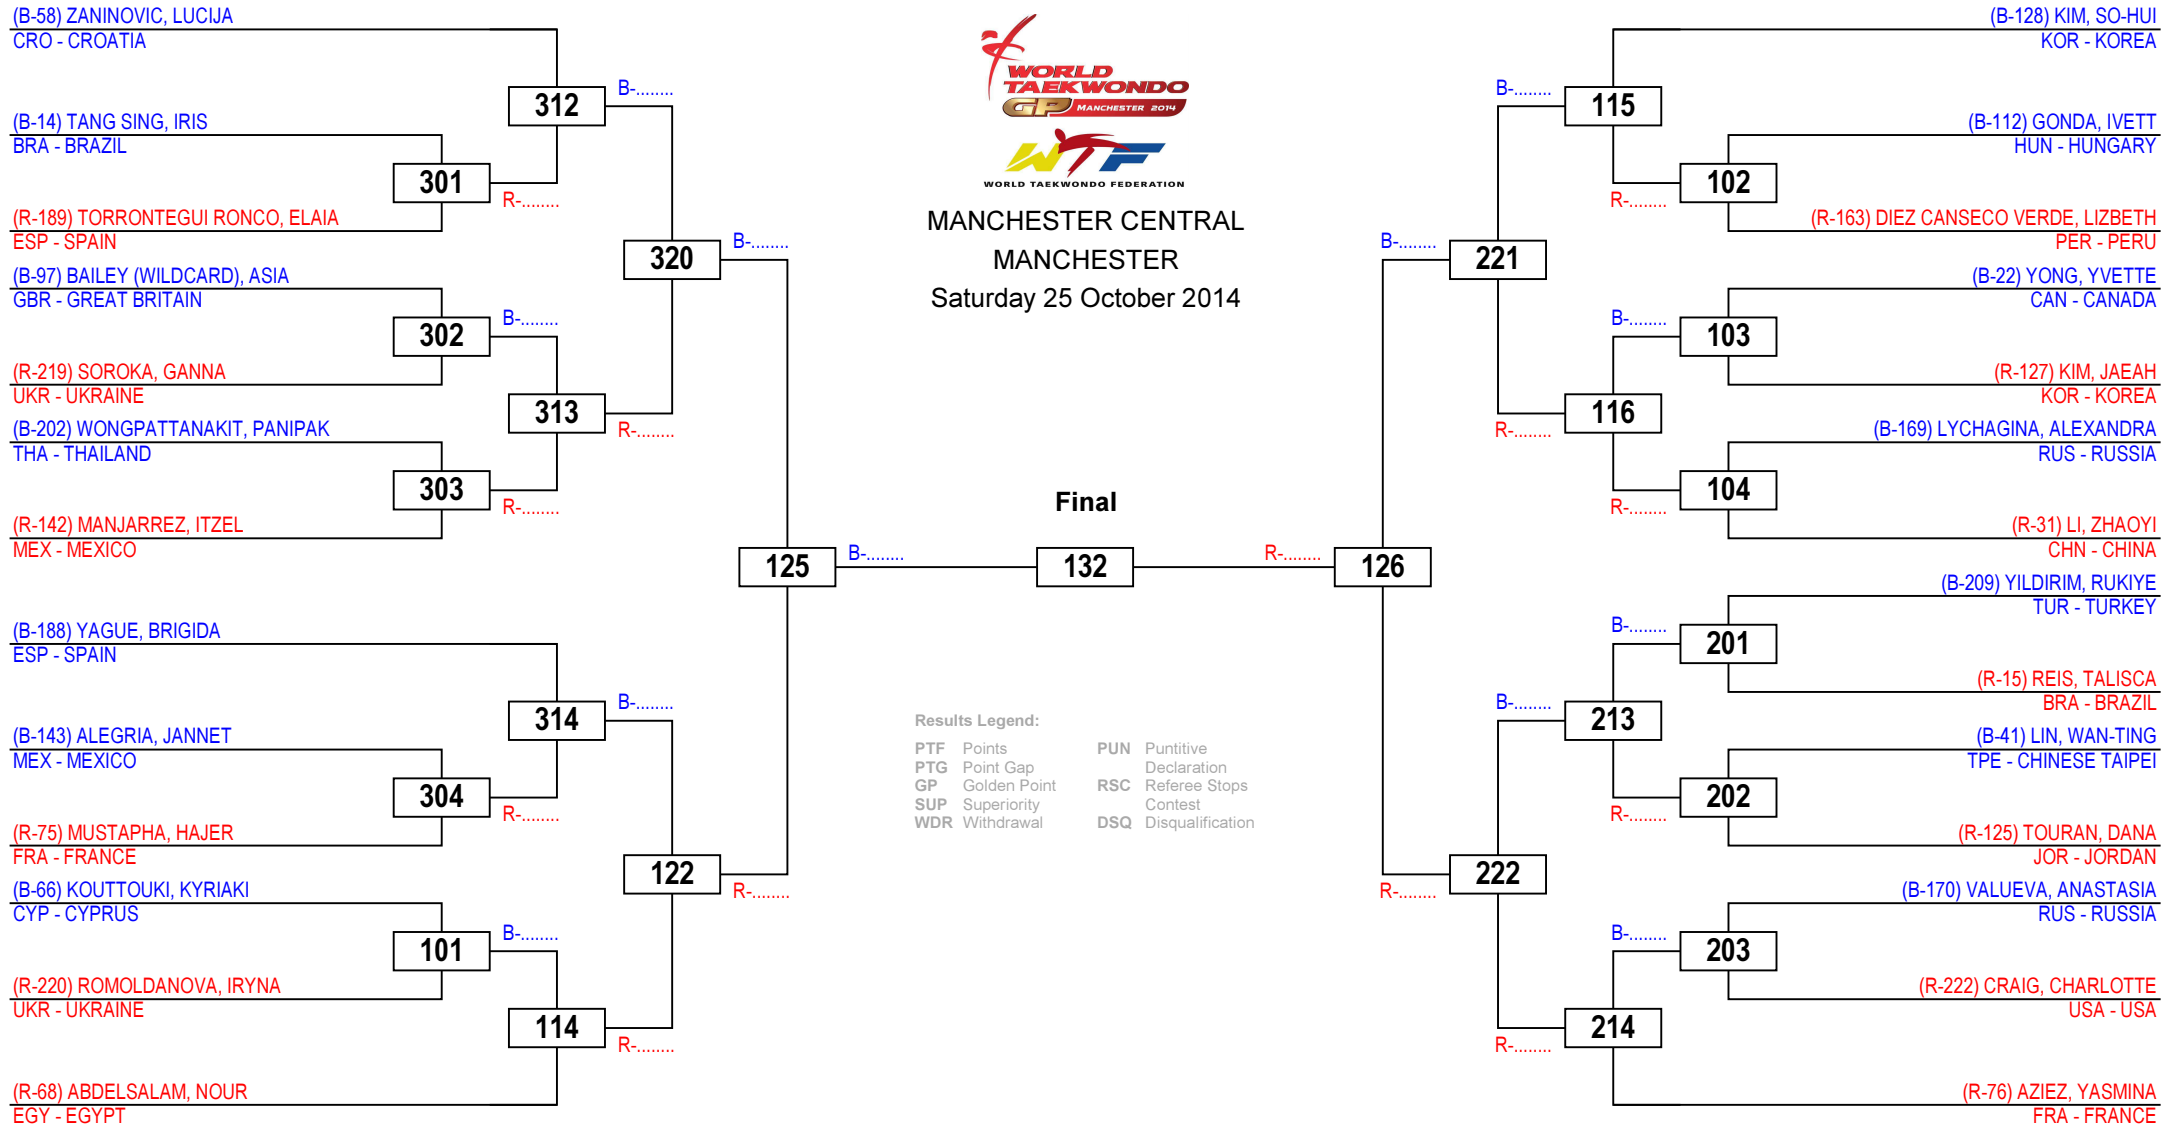

# WORLD TAEKWONDO GRANDPRIX MANCHESTER 2014 - WTF G4

Seniors Female A -49

Competitors: 27

MANCHESTER CENTRAL  
MANCHESTER  
Saturday 25 October 2014

Final

Results Legend:

PTF	Points	PUN	Punitive Declaration
PTG	Point Gap	RSC	Referee Stops Contest
GP	Golden Point	DSQ	Disqualification
SUP	Superiority		
WDR	Withdrawal		

# WORLD TAEKWONDO GRANDPRIX MANCHESTER 2014 - WTF G4

Seniors Male A -58

Competitors: 28

MANCHESTER CENTRAL  
MANCHESTER  
Saturday 25 October 2014

Final

Results Legend:

PTF	Points	PUN	Punitive Declaration
PTG	Point Gap	RSC	Referee Stops Contest
GP	Golden Point	DSQ	Disqualification
SUP	Superiority		
WDR	Withdrawal		

# WORLD TAEKWONDO GRANDPRIX MANCHESTER 2014 - WTF G4

Seniors Male A -80

Competitors: 28

MANCHESTER CENTRAL  
MANCHESTER  
Saturday 25 October 2014

Final

Results Legend:

PTF	Points	PUN	Punitive Declaration
PTG	Point Gap	RSC	Referee Stops Contest
GP	Golden Point	DSQ	Disqualification
SUP	Superiority		
WDR	Withdrawal		